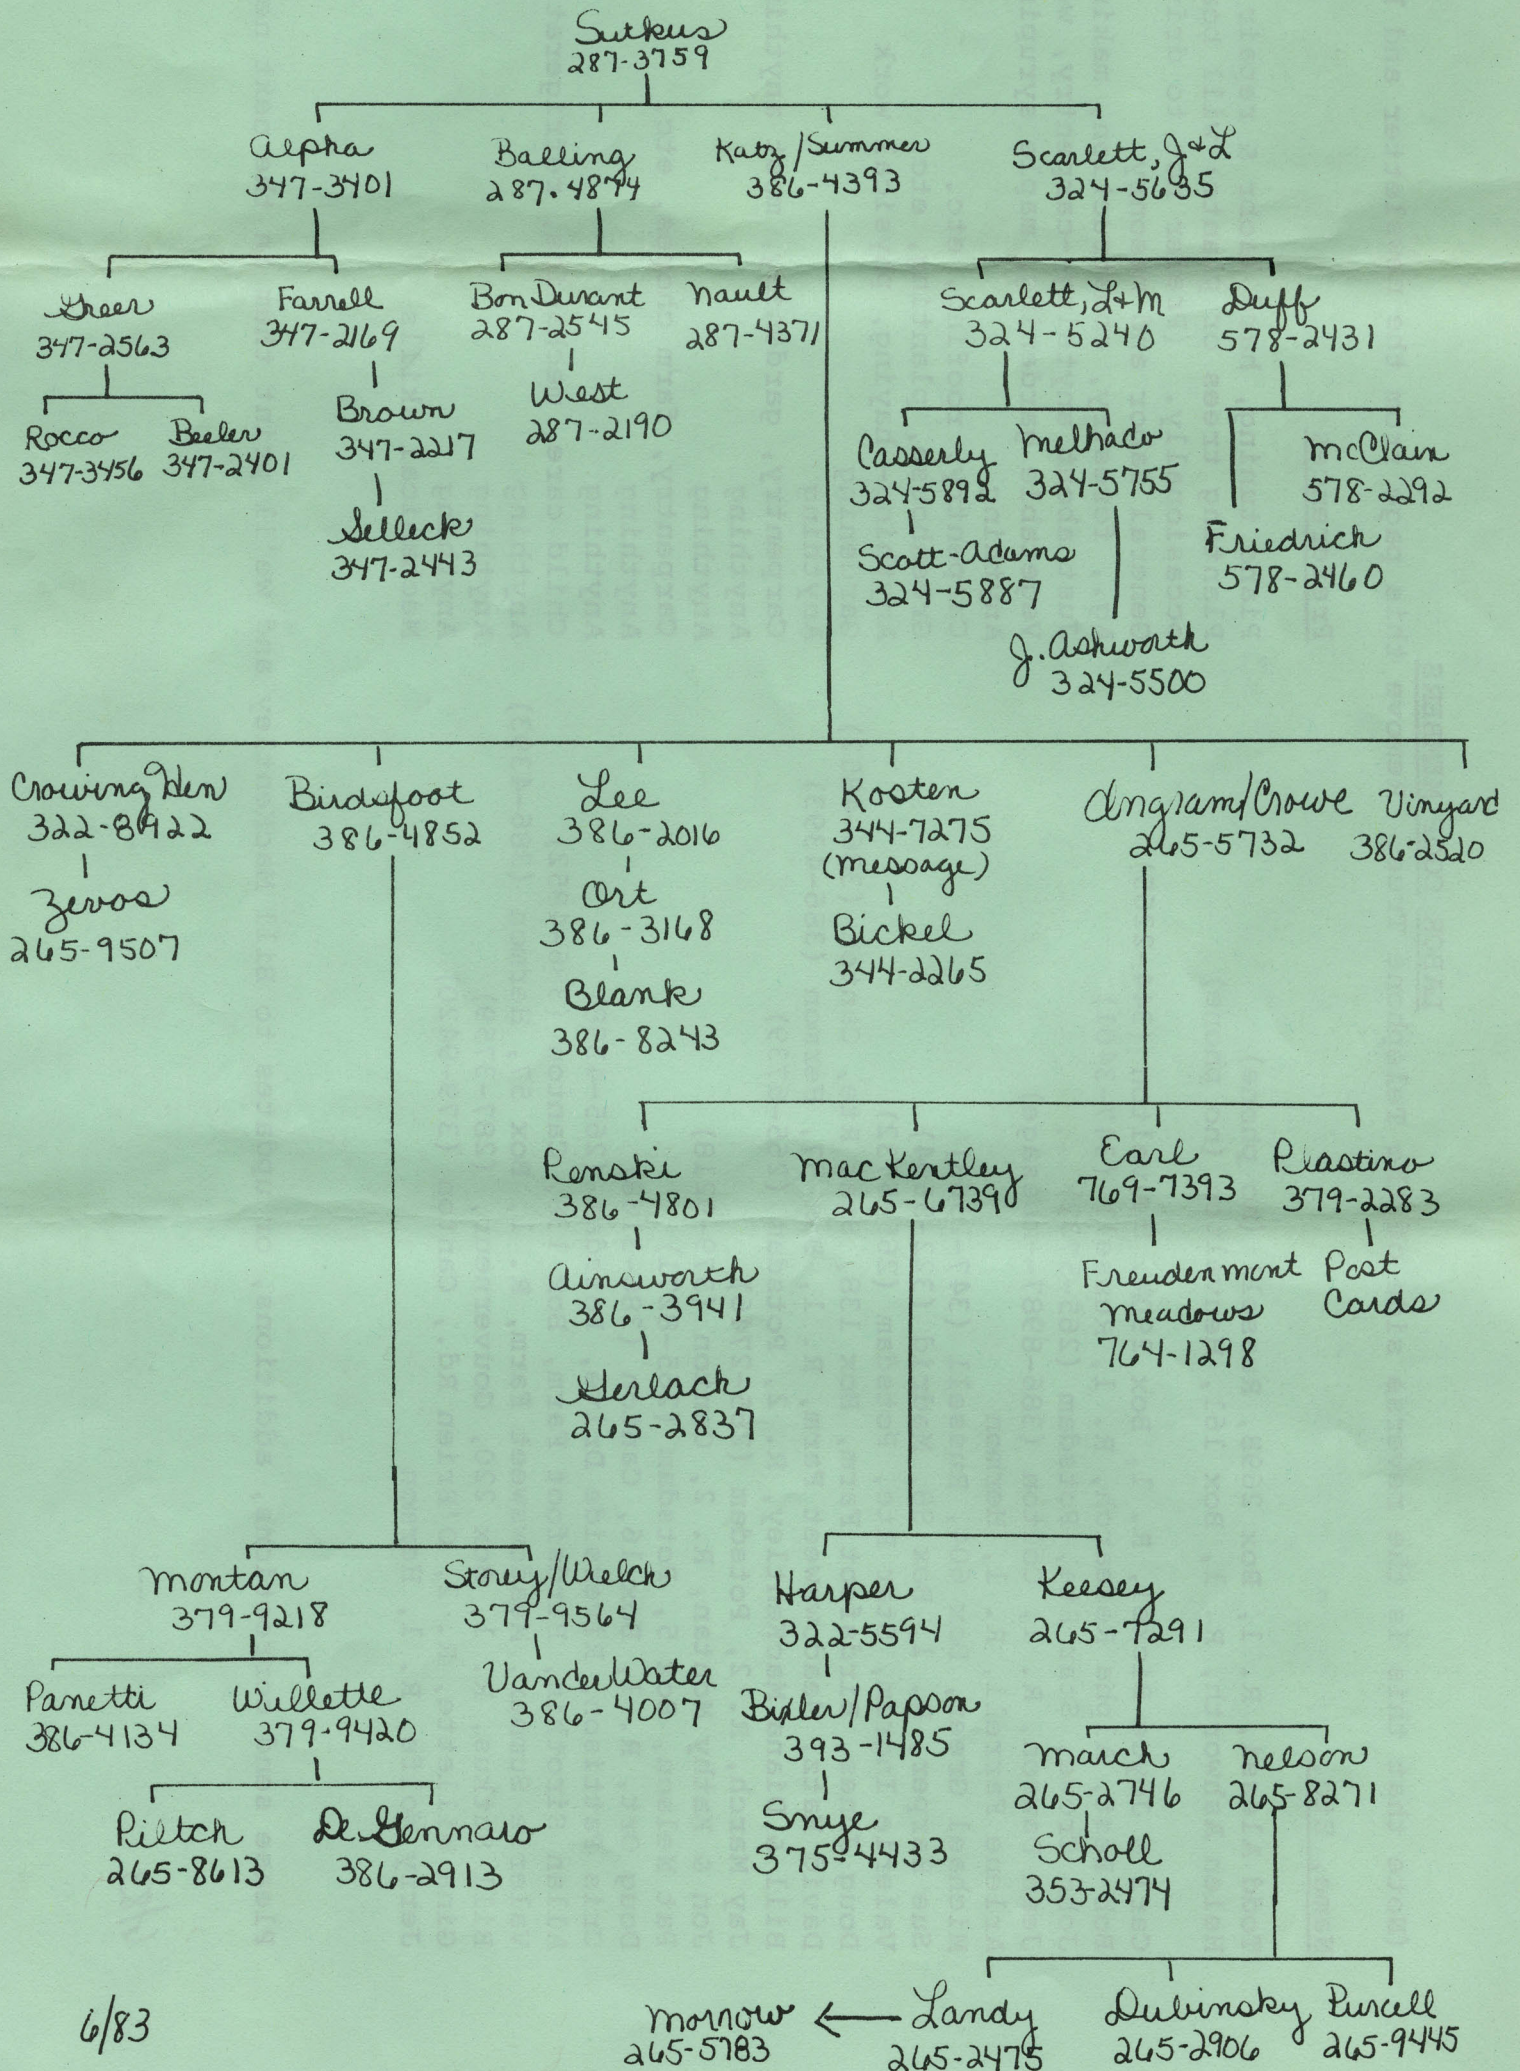

# TELEPHONE TREE

Please send corrections, additions, and changes to Jane Plastino, Route 3, Canton or Valerie Ingram, Star Route, Potsdam. When calling people on the tree, make sure they realize that you are calling them through the RLA telephone tree and that they, in turn, may have calls to make.